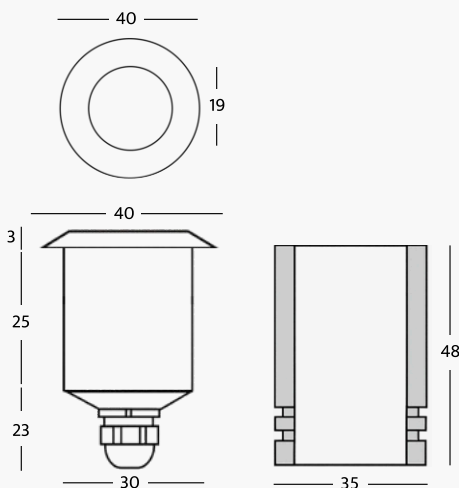

Finish

AO Matt stainless steel AL Polished stainless steel CR Chrome GR Grey

LED color

001 White 2700K 20 Blue
 00 White 3000K 30 Green
 01 White 4000k 40 Red
 10 White 5500K

Focal

02 15° 06 120°
 03 30°
 05 60°