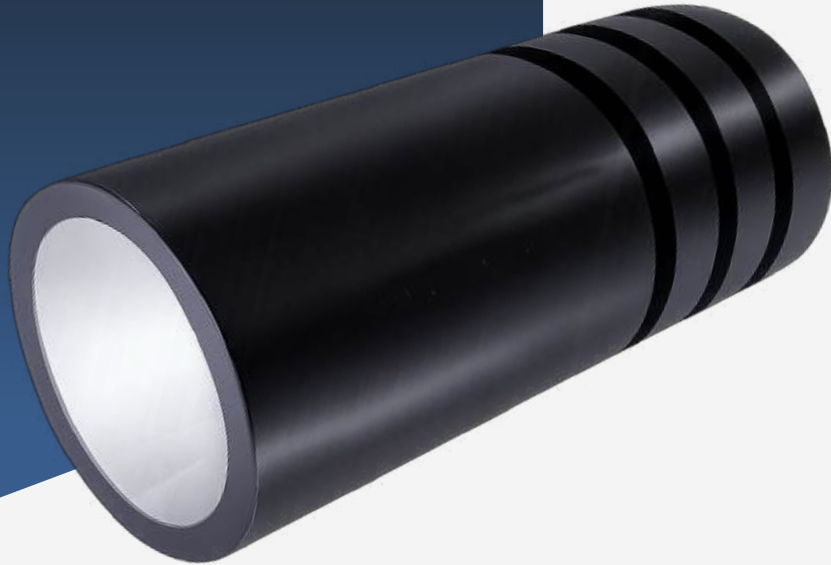

# 3W LED white source

**COBB**  
FIBRE OTTICHE

“LWH-LED3+RF/SMART”

CE

The led light sources in the "Led LWH" series are designed to be used with both glass optical fibers and synthetic optical fibers. The SMART version allows you to control the light color as follows: