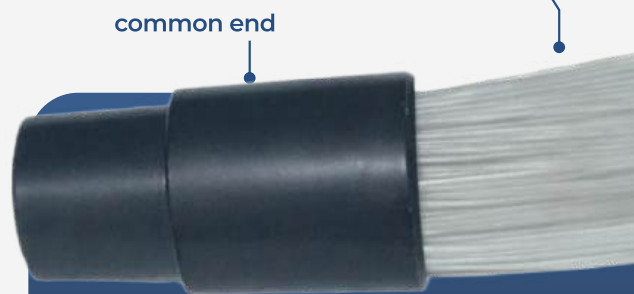

fibre optics bundle

common end

insert the common end in the light source and block it through the screw set on the light source