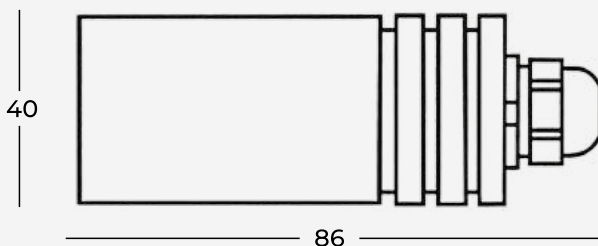

Dimensions

COBB FIBRE OTTICHE SRL

Via Nelson Mandela, 20 | 24048 Treviolo (BG) | Italy Tel. +39 035 0448601 - Fax +39 035 0448585
info@fibre-ottiche.com - www.fibre-ottiche.it